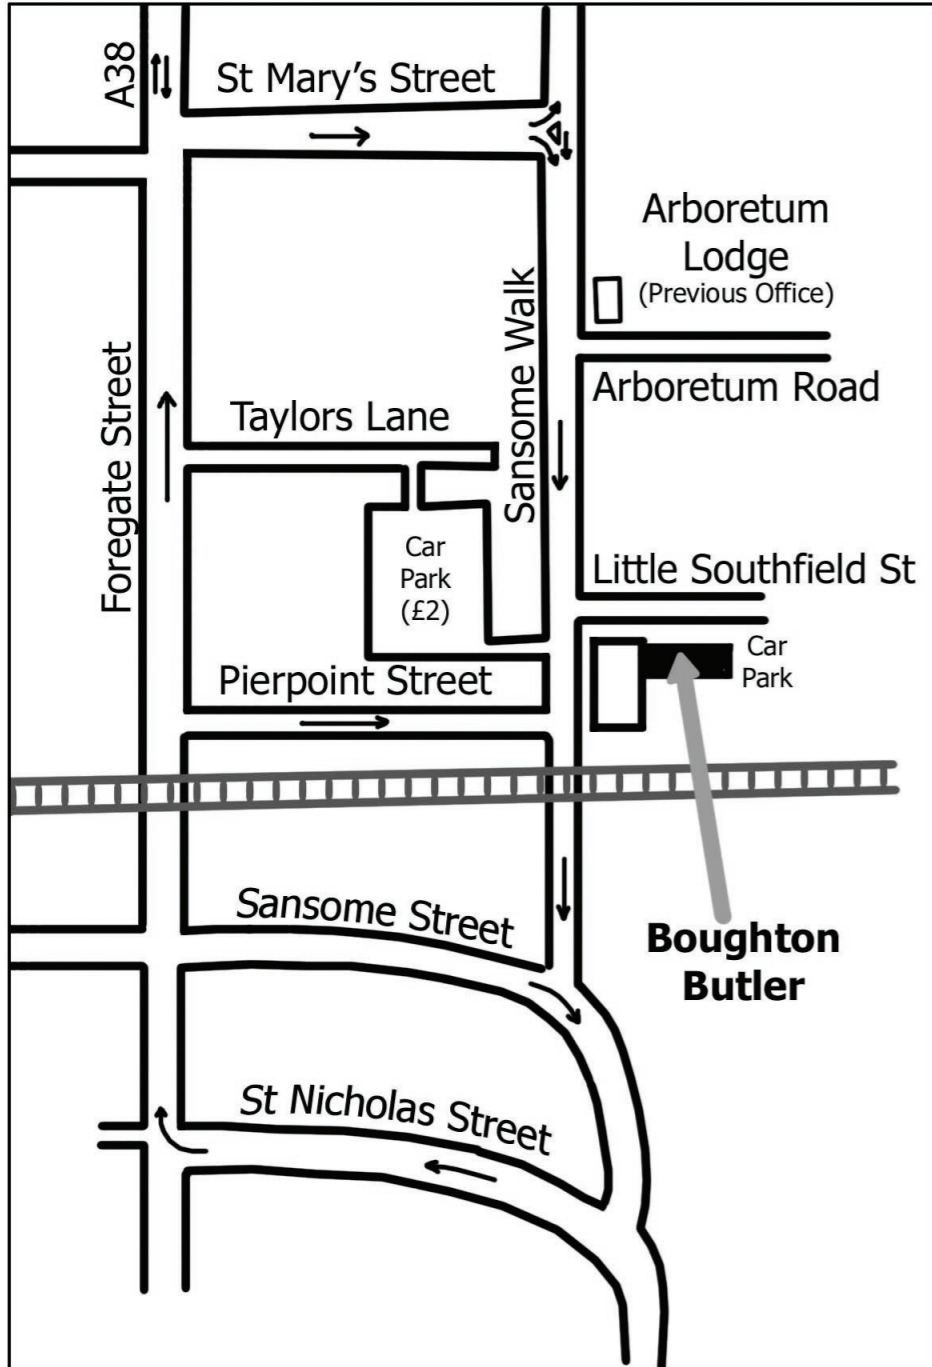

Need further directions? Give us a call on
01905 723544

The Design Studio
6 Sansome Walk
Worcester
WR1 1LH

Phone: 01905 723544 Fax: 01905 726699
Email: architects@boughtonbutler.co.uk

BOUGHTON BUTLER
Architecture Planning & Historic Buildings Consultancy